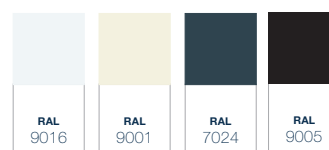

DEPONTI

THE BEST AT HOME

The Giallo Veranda Beautifully smooth & robust

The Deponti Giallo Veranda is known for its smooth, robust look and is equipped with a reinforced gutter profile. Because of this extra reinforcement the Giallo can be mounted with just two posts with a span of 6 metres. The maximum span on two posts is what makes the Giallo unique. The result is maximum enjoyment with a free and open view.

DEPONTI.CO.UK

Giallo

The Giallo is extra strong, meaning that it can be made with just two posts, with a span up to 6 metres!

The robust & smooth aluminium veranda provides a solid and stylish extension to your home. The Deponti Giallo is available in four RAL colours: cream white, white, grey and black. The veranda comes with a standard polycarbonate roof in which you can choose from various types depending on your wishes.

DETAILS

Colours (profiles)	RAL9016 textured / RAL9001/ RAL7024 textured / RAL9005 textured
Gutter	Round or classic
Uprights	Half-round or square
Roofing	Polycarbonate (Opal / Clear / Ultra clear / Solar control)
Width (mm)	4060 / 5060 / 6060 / 7060 or a multitude thereof
Depth (mm)	2500 / 3000 / 3500 / 4000 / 6000